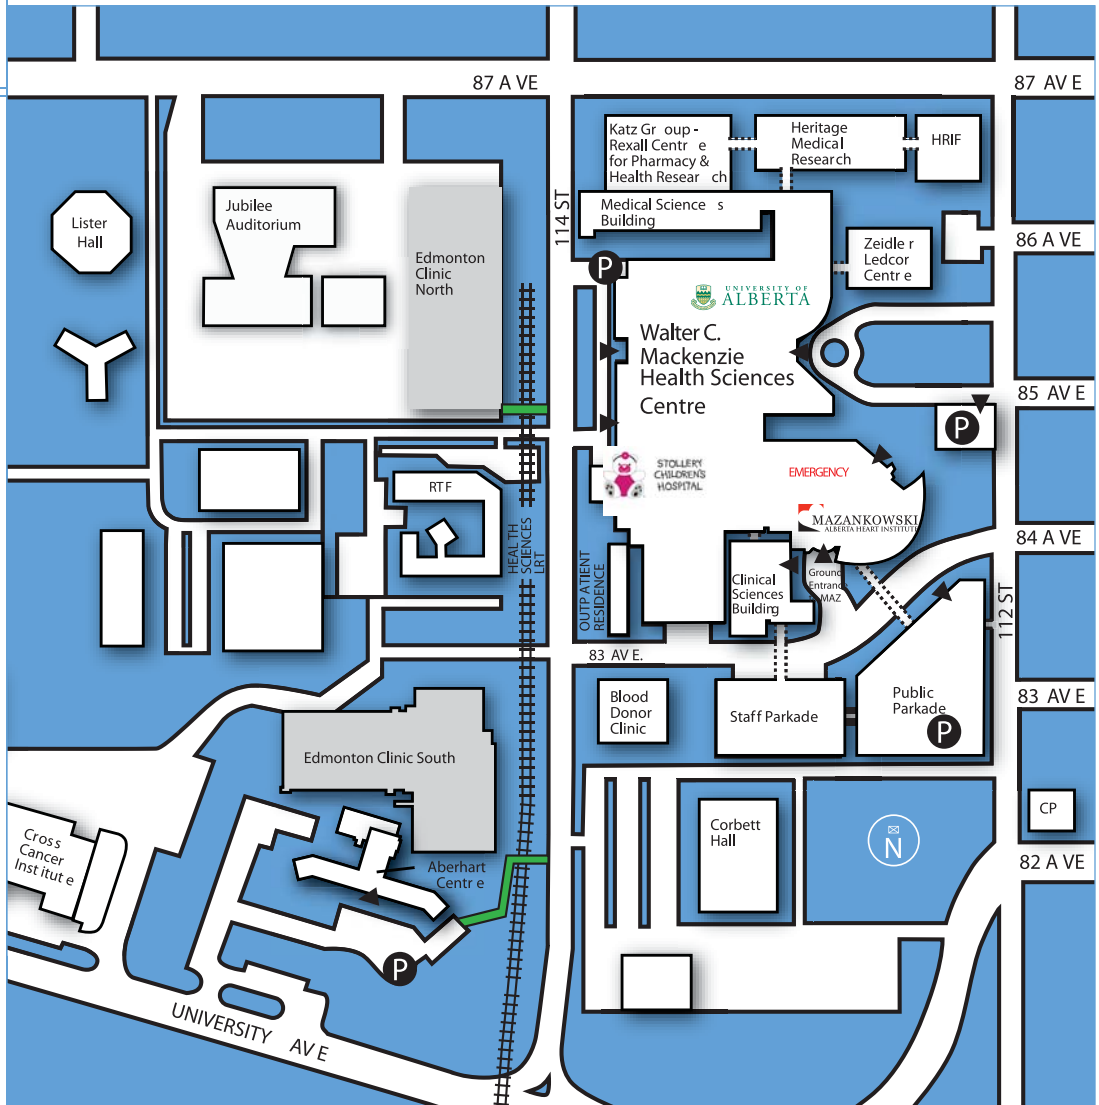

SITE MAP

- ABC Aberhart Centre
- CSB Clinical Sciences Building
- OPR Outpatient Residence
- CP College Plaza
- P** Public Parking
- ▲** Entrance
- Future Site
- Pedestrian/LRT Crossing

S