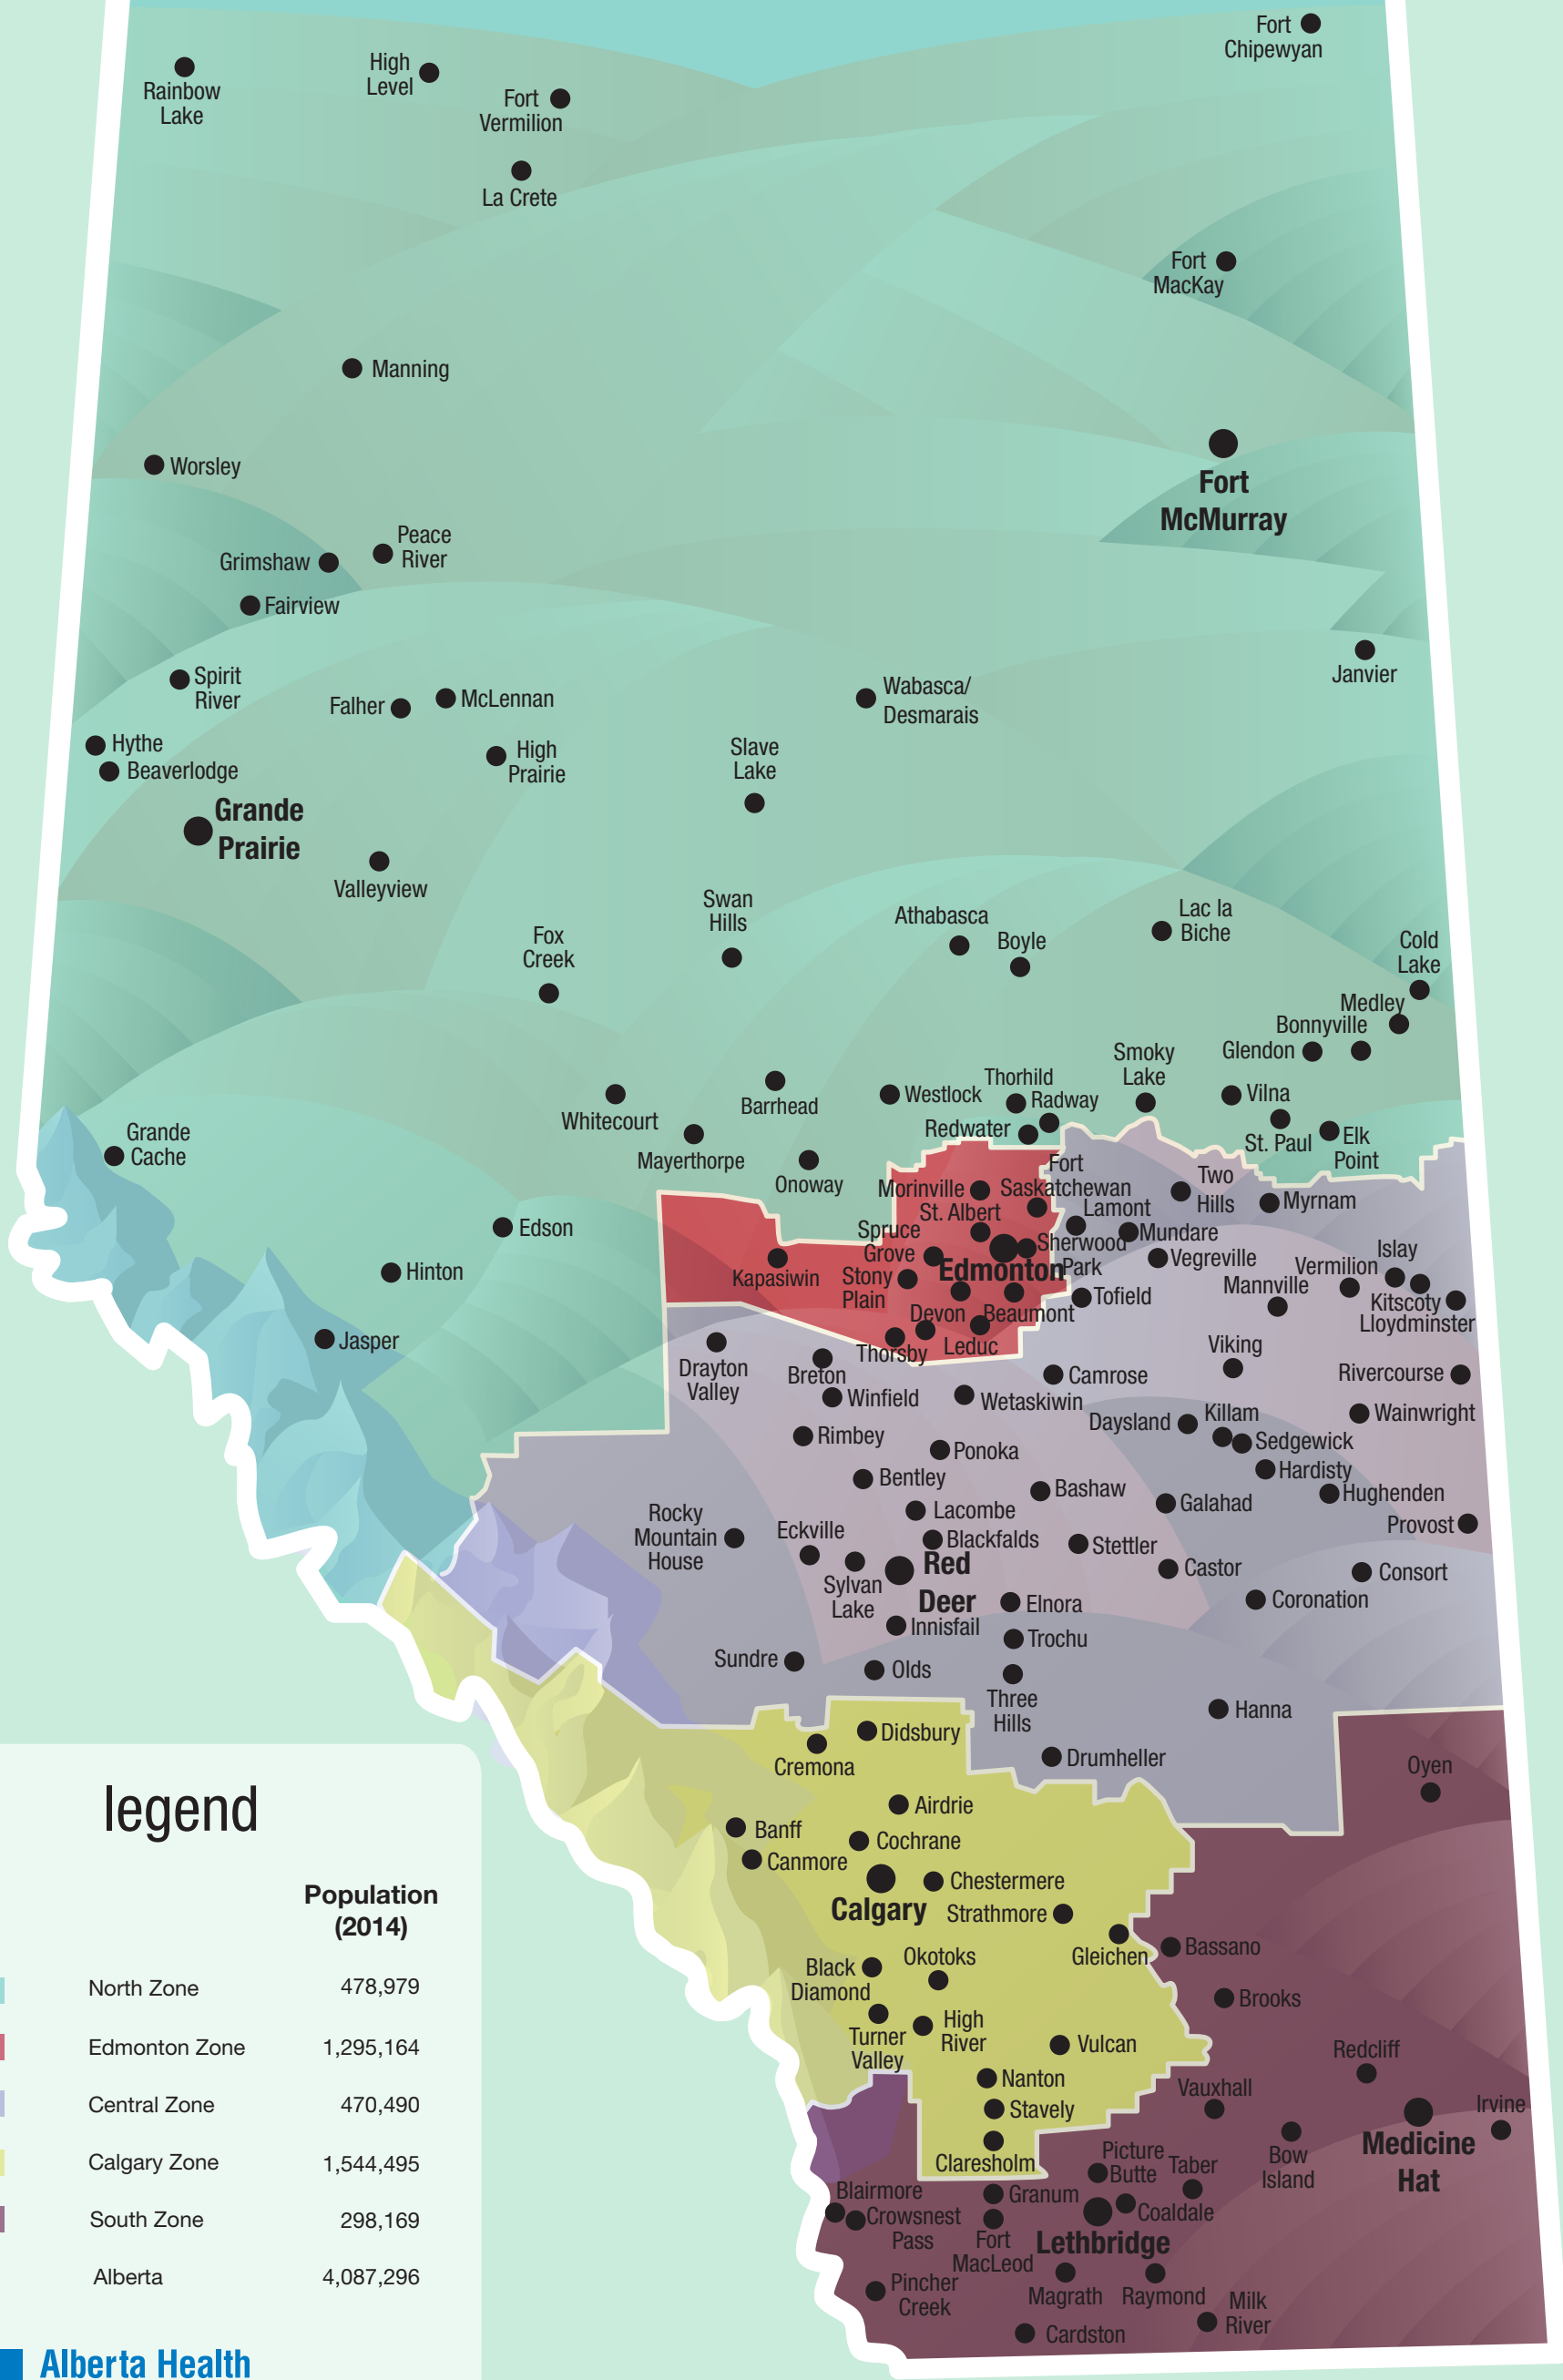

Alberta Health Services Zone Map

Legend

	Population (2014)
North Zone	478,979
Edmonton Zone	1,295,164
Central Zone	470,490
Calgary Zone	1,544,495
South Zone	298,169
Alberta	4,087,296