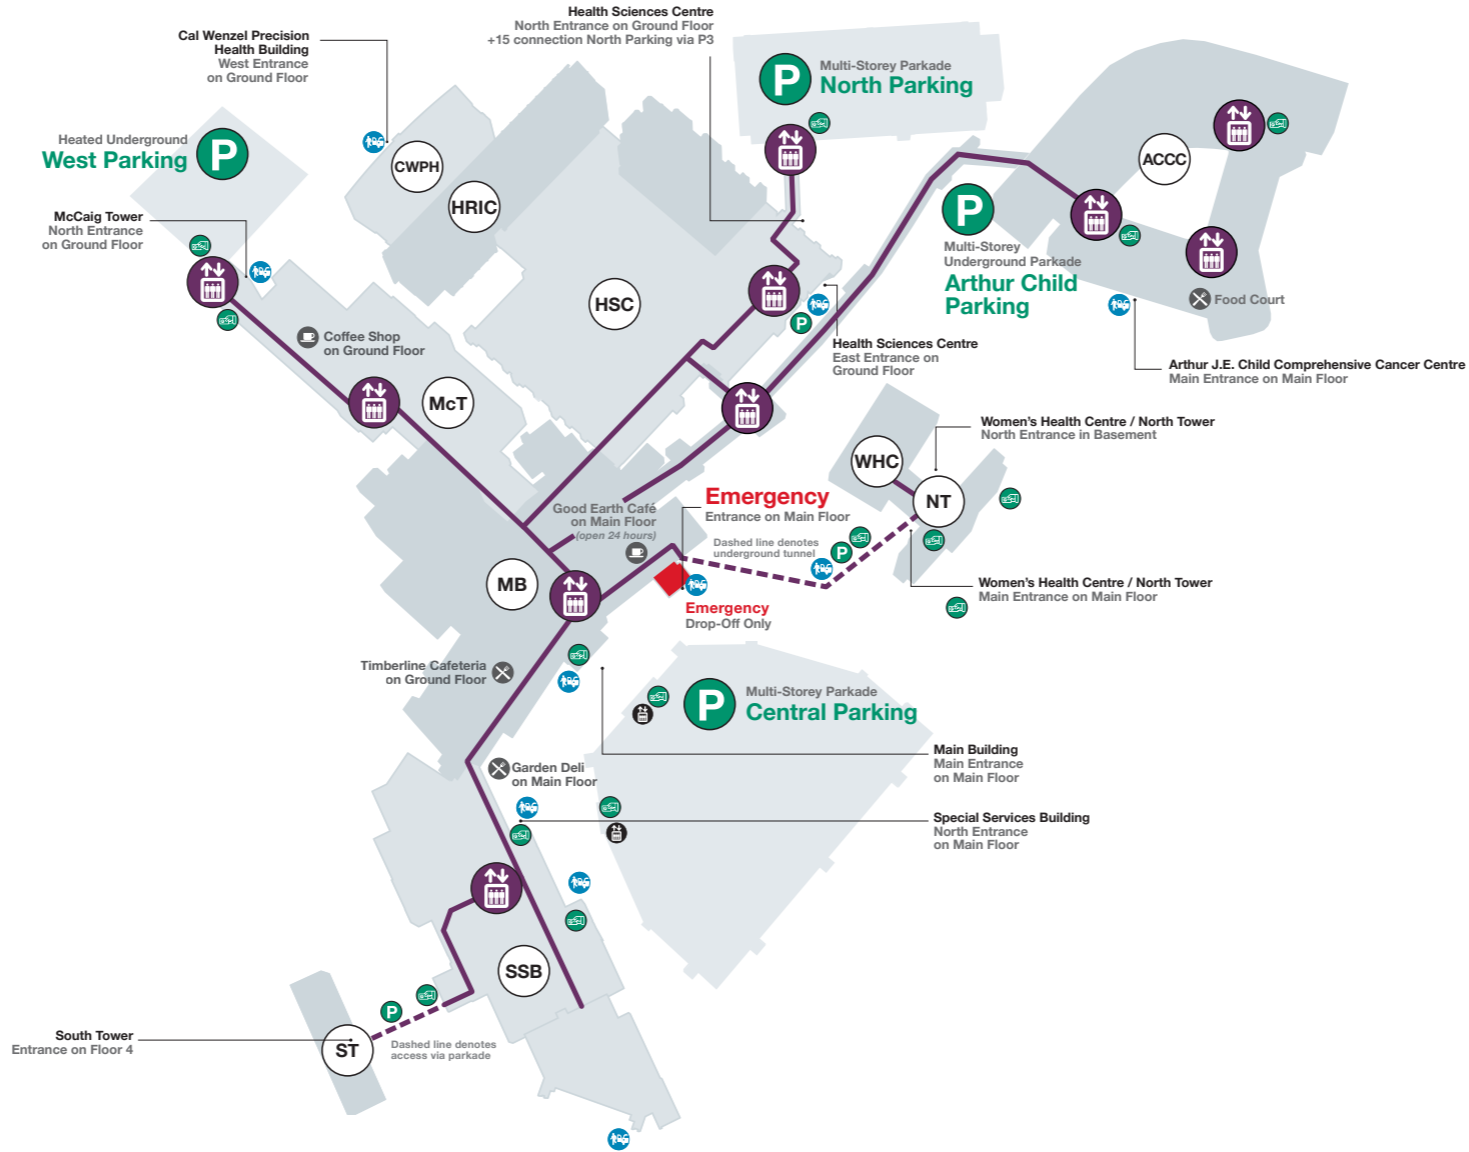

# Foothills Medical Centre Campus Site Map

The Foothills Trail is the pathway of connected corridors that will take you to any building.

Follow the Foothills Trail symbol to get to the building you are looking for.

Use Foothills Trail elevators to transfer between floors.

## Building Legend

- ACCC** Arthur J.E. Child Comprehensive Cancer Centre
- CWPB** Cal Wenzel Precision Health Building
- HSC** Health Sciences Centre  
• University of Calgary Medical Clinics (UCMC)
- HRIC** Health Research Innovation Centre
- MB** Main Building  
**Emergency**
- McT** McCaig Tower
- NT** North Tower
- ST** South Tower
- SSB** Special Services Building
- WHC** Women's Health Centre

## Legend

- Foothills Trail**
- Foothills Trail Connected Elevator**  
Use Foothills Trail connected elevators to get to the building you are looking for
- Elevator**
- Parking Lot**
- Parking Pay Station**  
Note: any Pay Station can be used to pay for parking at any lot
- Drop-Off Points**
- Cafeteria**
- Coffee Shop**